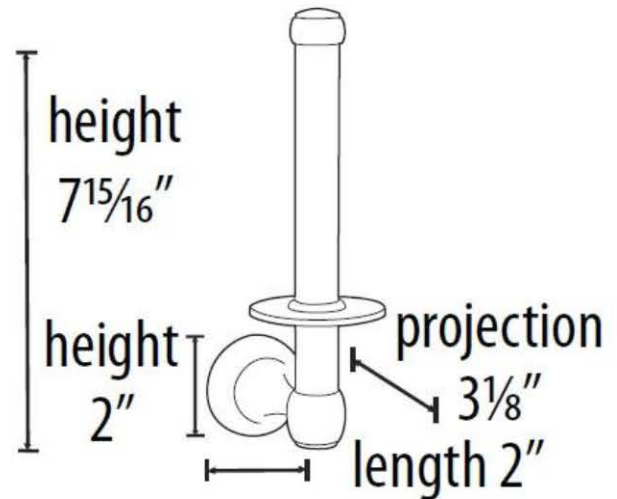

SPECIFICATIONS

ROYALE
RESERVE TISSUE HOLDER

FEATURES

Transitional styling
Multiple finishes
Concealed installation

WARRANTY

Limited lifetime

FINISHES

Polished Brass (PB)
Polished Brass/Non-lacquered (PB/NL)
Polished Chrome (PC)
Bronze (BRZ)
Chocolate Bronze (CHBRZ)
Polished Nickel (PN)
Satin Nickel (SN)

MATERIAL

Brass

Item#

A6667

NOTE: Dimensions and specifications are subject to change without notice.