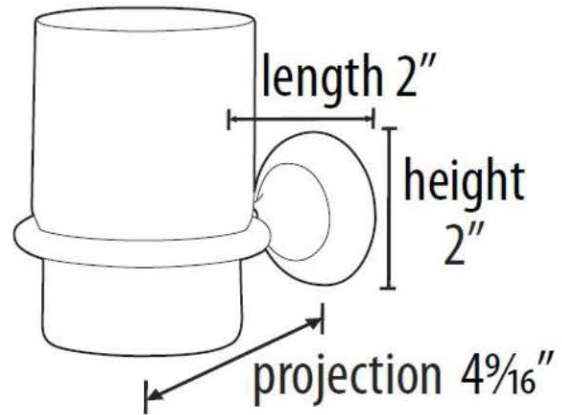

SPECIFICATIONS

ROYALE

TUMBLER HOLDER WITH TUMBLER

FEATURES

- Transitional styling
- Multiple finishes
- Concealed installation

WARRANTY

Limited lifetime

FINISHES