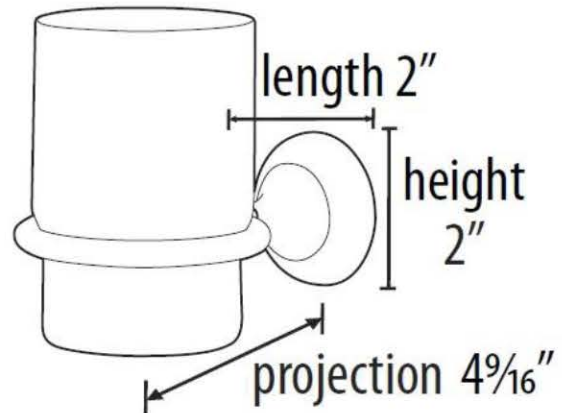

**SPECIFICATIONS**

**ROYALE**

TUMBLER HOLDER WITH TUMBLER

**FEATURES**

- Transitional styling
- Multiple finishes
- Concealed installation

**WARRANTY**

Limited lifetime

**FINISHES**