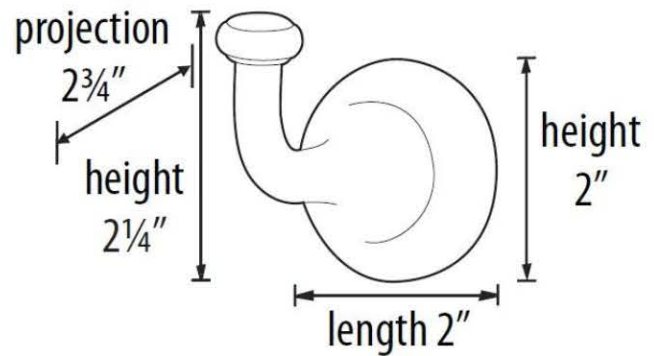

SPECIFICATIONS

ROYALE
ROBE HOOK

FEATURES

Transitional styling
Multiple finishes
Concealed installation

WARRANTY

Limited lifetime

FINISHES

Polished Brass (PB)
Polished Brass/Non-lacquered (PB/NL)
Polished Chrome (PC)
Bronze (BRZ)
Chocolate Bronze (CHBRZ)
Polished Nickel (PN)
Satin Nickel (SN)

MATERIAL

Brass

Item#

A668o

NOTE: Dimensions and specifications are subject to change without notice.