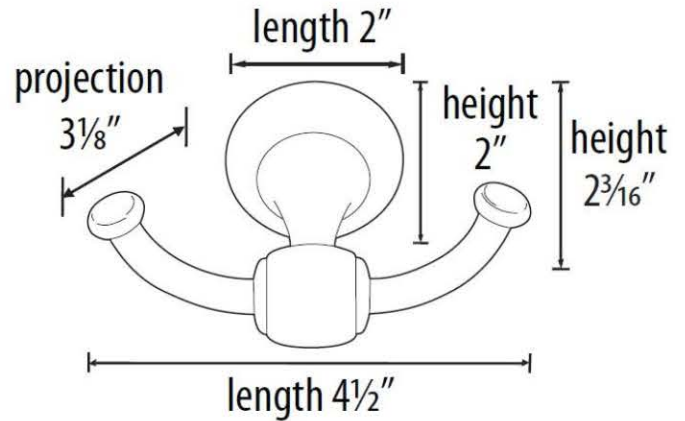

SPECIFICATIONS

ROYALE
DOUBLE ROBE HOOK

FEATURES

- Transitional styling
- Multiple finishes
- Concealed installation

WARRANTY

Limited lifetime

FINISHES

- Polished Brass (PB)
- Polished Brass/Non-lacquered (PB/NL)
- Polished Chrome (PC)
- Bronze (BRZ)
- Chocolate Bronze (CHBRZ)
- Polished Nickel (PN)
- Satin Nickel (SN)

MATERIAL

Brass

Item#

A6684

NOTE: Dimensions and specifications are subject to change without notice.