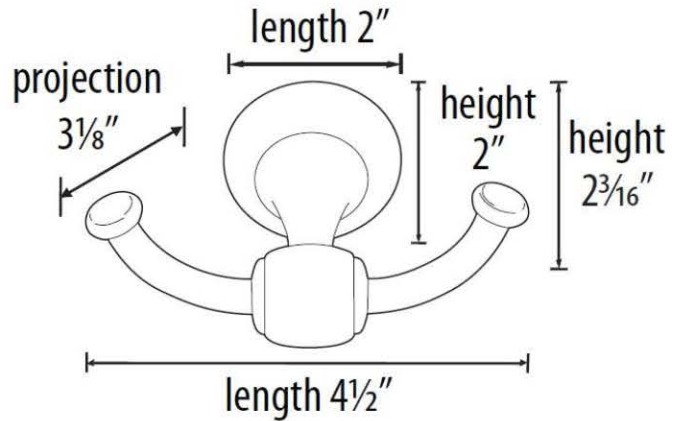

SPECIFICATIONS

**ROYALE**  
DOUBLE ROBE HOOK

**FEATURES**

- Transitional styling
- Multiple finishes
- Concealed installation

**WARRANTY**

Limited lifetime

**FINISHES**

- Polished Brass (PB)
- Polished Brass/Non-lacquered (PB/NL)
- Polished Chrome (PC)
- Bronze (BRZ)
- Chocolate Bronze (CHBRZ)
- Polished Nickel (PN)
- Satin Nickel (SN)

**MATERIAL**

Brass

Item#

**A6684**

NOTE: Dimensions and specifications are subject to change without notice.