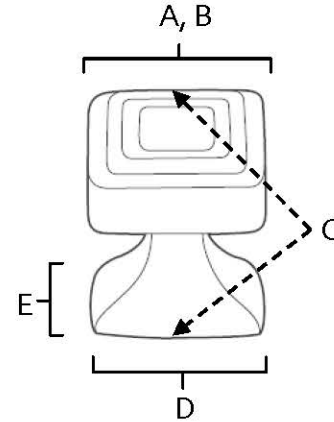

PRODUCT SHEET

SPECIFICATIONS

**CUBE
KNOB**

FEATURES

- Contemporary styling
- Multiple finishes
- Concealed installation

WARRANTY

Limited lifetime

FINISHES

- Polished Brass (PB)
- Polished Brass/Non-lacquered (PB/NL)
- Polished Chrome (PC)
- Bronze (BRZ)
- Chocolate Bronze (CHBRZ)
- Polished Nickel (PN)
- Satin Nickel (SN)

MATERIAL

Brass

Item#	A	B	C	D	E
A985-1	1"	1"	1 1/4"	1"	5/8"
A985-14	1 1/4"	1 1/4"	1 3/8"	1 1/8"	11/16"

KEY:

- A - Length
- B - Width
- C - Projection
- D - Mount Length
- E - Mount Width

NOTE: Dimensions and specifications are subject to change without notice.