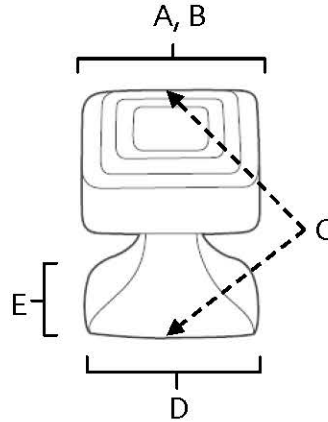

SPECIFICATIONS

**CUBE
KNOB**

FEATURES

- Contemporary styling
- Multiple finishes
- Concealed installation

WARRANTY

Limited lifetime

FINISHES

- Polished Brass (PB)
- Polished Brass/Non-lacquered (PB/NL)
- Polished Chrome (PC)
- Bronze (BRZ)
- Chocolate Bronze (CHBRZ)
- Polished Nickel (PN)
- Satin Nickel (SN)

MATERIAL

Brass

Item#	A	B	C	D	E
A985-1	1"	1"	1 1/4"	1"	5/8"
A985-14	1 1/4"	1 1/4"	1 3/8"	1 1/8"	11/16"

KEY:

- A - Length
- B - Width
- C - Projection
- D - Mount Length
- E - Mount Width

NOTE: Dimensions and specifications are subject to change without notice.