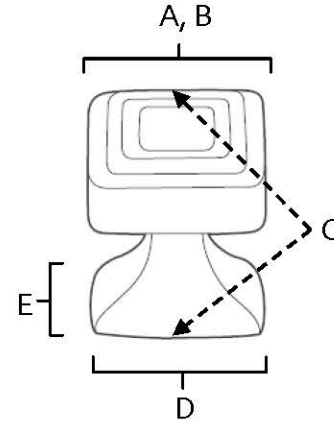

**SPECIFICATIONS**

**CUBE  
KNOB**

**FEATURES**

- Contemporary styling
- Multiple finishes
- Concealed installation

**WARRANTY**

Limited lifetime

**FINISHES**

- Polished Brass (PB)
- Polished Brass/Non-lacquered (PB/NL)
- Polished Chrome (PC)
- Bronze (BRZ)
- Chocolate Bronze (CHBRZ)
- Polished Nickel (PN)
- Satin Nickel (SN)

**MATERIAL**

Brass

Item#	A	B	C	D	E
<b>A985-1</b>	1"	1"	1 1/4"	1"	5/8"
<b>A985-14</b>	1 1/4"	1 1/4"	1 3/8"	1 1/8"	11/16"

**KEY:**

- A - Length
- B - Width
- C - Projection
- D - Mount Length
- E - Mount Width

NOTE: Dimensions and specifications are subject to change without notice.