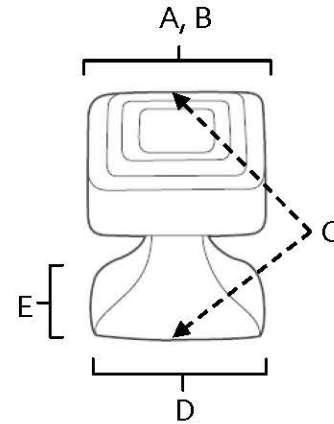

PRODUCT SHEET

SPECIFICATIONS

**CUBE
KNOB**

FEATURES

- Contemporary styling
- Multiple finishes
- Concealed installation

WARRANTY

Limited lifetime

FINISHES

- Polished Brass (PB)
- Polished Brass/Non-lacquered (PB/NL)
- Polished Chrome (PC)
- Bronze (BRZ)
- Chocolate Bronze (CHBRZ)
- Polished Nickel (PN)
- Satin Nickel (SN)

MATERIAL

Brass

Item#	A	B	C	D	E
A985-1	1"	1"	1 1/4"	1"	5/8"
A985-14	1 1/4"	1 1/4"	1 3/8"	1 1/8"	11/16"

KEY:

- A - Length
- B - Width
- C - Projection
- D - Mount Length
- E - Mount Width

NOTE: Dimensions and specifications are subject to change without notice.