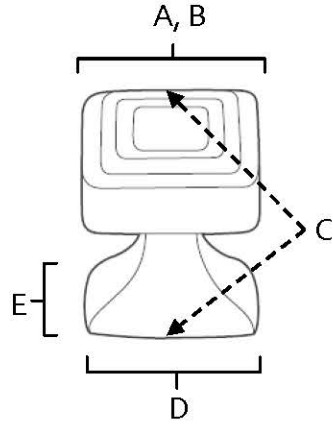

**SPECIFICATIONS**

**CUBE  
KNOB**

**FEATURES**

- Contemporary styling
- Multiple finishes
- Concealed installation

**WARRANTY**

Limited lifetime

**FINISHES**

- Polished Brass (PB)
- Polished Brass/Non-lacquered (PB/NL)
- Polished Chrome (PC)
- Bronze (BRZ)
- Chocolate Bronze (CHBRZ)
- Polished Nickel (PN)
- Satin Nickel (SN)

**MATERIAL**

Brass

Item#	A	B	C	D	E
<b>A985-1</b>	1"	1"	1 1/4"	1"	5/8"
<b>A985-14</b>	1 1/4"	1 1/4"	1 3/8"	1 1/8"	11/16"

**KEY:**

- A - Length
- B - Width
- C - Projection
- D - Mount Length
- E - Mount Width

NOTE: Dimensions and specifications are subject to change without notice.