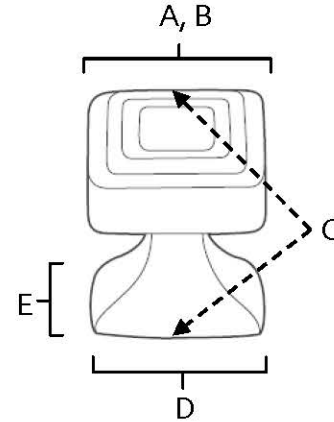

SPECIFICATIONS

**CUBE
KNOB**

FEATURES

- Contemporary styling
- Multiple finishes
- Concealed installation

WARRANTY

Limited lifetime

FINISHES

- Polished Brass (PB)
- Polished Brass/Non-lacquered (PB/NL)
- Polished Chrome (PC)
- Bronze (BRZ)
- Chocolate Bronze (CHBRZ)
- Polished Nickel (PN)
- Satin Nickel (SN)

MATERIAL

Brass

Item#	A	B	C	D	E
A985-1	1"	1"	1 1/4"	1"	5/8"
A985-14	1 1/4"	1 1/4"	1 3/8"	1 1/8"	11/16"

KEY:

- A - Length
- B - Width
- C - Projection
- D - Mount Length
- E - Mount Width

NOTE: Dimensions and specifications are subject to change without notice.