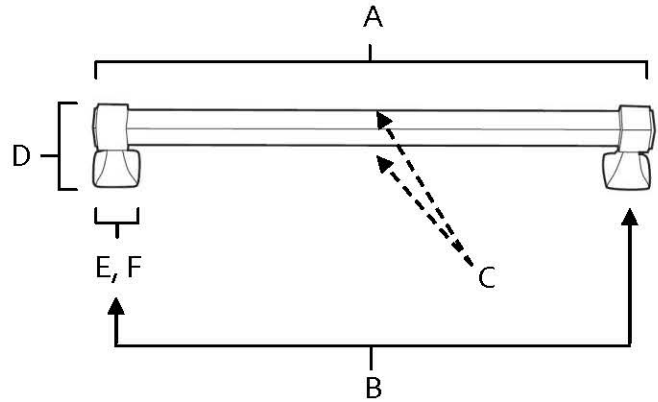

PRODUCT SHEET

SPECIFICATIONS

**CUBE
PULLS**

FEATURES

- Contemporary styling
- Multiple finishes
- Concealed installation

WARRANTY

Limited lifetime

FINISHES

- Polished Brass (PB)
- Polished Brass/Non-lacquered (PB/NL)
- Polished Chrome (PC)
- Bronze (BRZ)
- Chocolate Bronze (CHBRZ)
- Polished Nickel (PN)
- Satin Nickel (SN)

MATERIAL

Brass

Item#	A	B	C	D	E	F
A985-3	3 5/8"	3"	5/8"	1 3/8"	3/4"	3/8"
A985-35	4 1/8"	3 1/2"	5/8"	1 3/8"	3/4"	3/8"
A985-4	4 5/8"	4"	5/8"	1 3/8"	3/4"	3/8"
A985-6	6 5/8"	6"	5/8"	1 3/8"	3/4"	3/8"
A985-8	8 5/8"	8"	1/2"	1 3/8"	3/4"	3/8"

KEY:

- A - Overall Length
- B - Center to Center
- C - Handle Width
- D - Projection
- E - Mount Length
- F - Mount Width

NOTE: Dimensions and specifications are subject to change without notice.