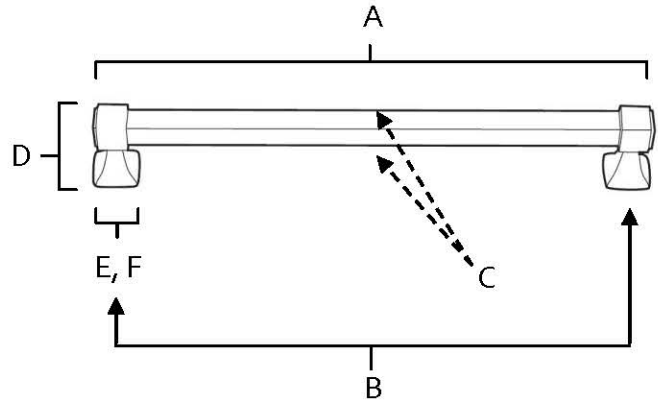

PRODUCT SHEET

SPECIFICATIONS

**CUBE
PULLS**

FEATURES

- Contemporary styling
- Multiple finishes
- Concealed installation

WARRANTY

Limited lifetime

FINISHES

- Polished Brass (PB)
- Polished Brass/Non-lacquered (PB/NL)
- Polished Chrome (PC)
- Bronze (BRZ)
- Chocolate Bronze (CHBRZ)
- Polished Nickel (PN)
- Satin Nickel (SN)

MATERIAL

Brass

Item#	A	B	C	D	E	F
A985-3	3 5/8"	3"	5/8"	1 3/8"	3/4"	3/8"
A985-35	4 1/8"	3 1/2"	5/8"	1 3/8"	3/4"	3/8"
A985-4	4 5/8"	4"	5/8"	1 3/8"	3/4"	3/8"
A985-6	6 5/8"	6"	5/8"	1 3/8"	3/4"	3/8"
A985-8	8 5/8"	8"	1/2"	1 3/8"	3/4"	3/8"

KEY:

- A - Overall Length
- B - Center to Center
- C - Handle Width
- D - Projection
- E - Mount Length
- F - Mount Width

NOTE: Dimensions and specifications are subject to change without notice.