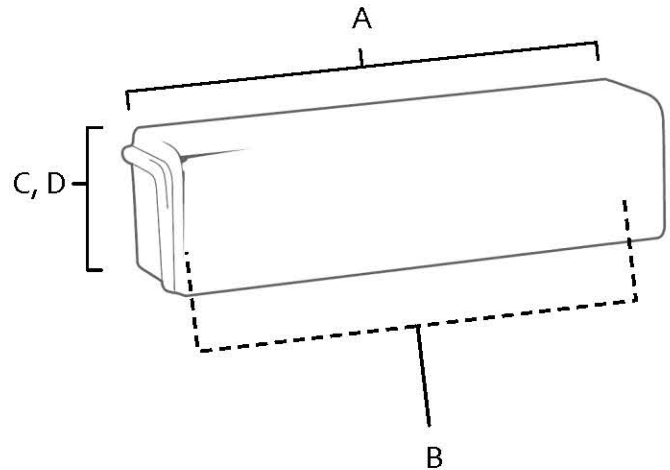

**SPECIFICATIONS**

**CUBE  
CUP PULLS**

**FEATURES**

- Contemporary styling
- Multiple finishes
- Concealed installation

**WARRANTY**

Limited lifetime

**FINISHES**

- Polished Brass (PB)
- Polished Brass/Non-lacquered (PB/NL)
- Polished Chrome (PC)
- Bronze (BRZ)
- Chocolate Bronze (CHBRZ)
- Polished Nickel (PN)
- Satin Nickel (SN)

**MATERIAL**

Brass

Item#	A	B	C	D
A986-3	3 3/8"	3"	3/4"	3/4"
A986-4	4 3/8"	4"	3/4"	3/4"

**KEY:**

- A - Overall Length
- B - Center to Center
- C - Width
- D - Projection

NOTE: Dimensions and specifications are subject to change without notice.