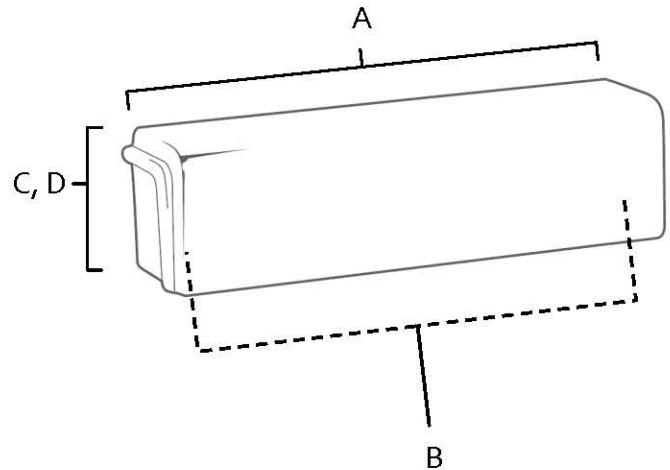

SPECIFICATIONS

**CUBE
CUP PULLS**

FEATURES

- Contemporary styling
- Multiple finishes
- Concealed installation

WARRANTY

Limited lifetime

FINISHES

- Polished Brass (PB)
- Polished Brass/Non-lacquered (PB/NL)
- Polished Chrome (PC)
- Bronze (BRZ)
- Chocolate Bronze (CHBRZ)
- Polished Nickel (PN)
- Satin Nickel (SN)

MATERIAL

Brass

Item#	A	B	C	D
A986-3	3 3/8"	3"	3/4"	3/4"
A986-4	4 3/8"	4"	3/4"	3/4"

KEY:

- A - Overall Length
- B - Center to Center
- C - Width
- D - Projection

NOTE: Dimensions and specifications are subject to change without notice.