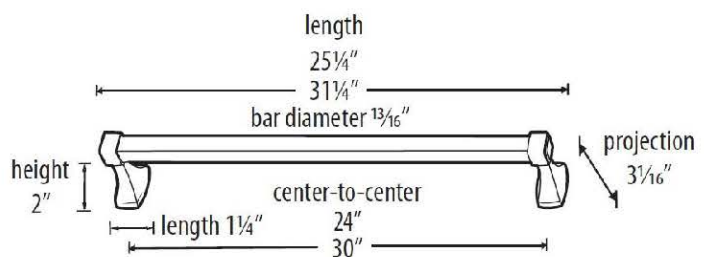

SPECIFICATIONS

**CUBE
TOWEL BAR**

FEATURES

- Contemporary styling
- Multiple finishes
- Concealed installation

WARRANTY

Limited lifetime

FINISHES

- Polished Brass (PB)
- Polished Brass/Non-lacquered (PB/NL)
- Polished Chrome (PC)
- Bronze (BRZ)
- Chocolate Bronze (CHBRZ)
- Polished Nickel (PN)
- Satin Nickel (SN)

MATERIAL

Brass

PRODUCT SHEET

Item#

- A6520-12**
- A6520-18**
- A6520-24**
- A6520-30**

NOTE: Dimensions and specifications are subject to change without notice.