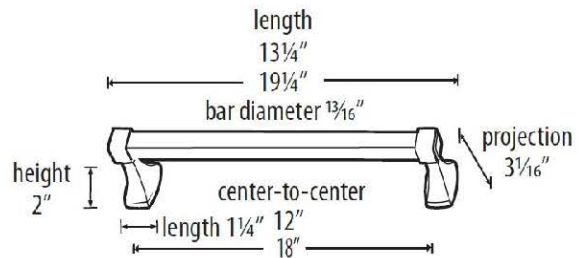

SPECIFICATIONS

**CUBE
TOWEL BAR**

FEATURES

- Contemporary styling
- Multiple finishes
- Concealed installation

WARRANTY

Limited lifetime

FINISHES

- Polished Brass (PB)
- Polished Brass/Non-lacquered (PB/NL)
- Polished Chrome (PC)
- Bronze (BRZ)
- Chocolate Bronze (CHBRZ)
- Polished Nickel (PN)
- Satin Nickel (SN)

MATERIAL

Brass

PRODUCT SHEET

Item#

- A6520-12**
- A6520-18**
- A6520-24**
- A6520-30**

NOTE: Dimensions and specifications are subject to change without notice.