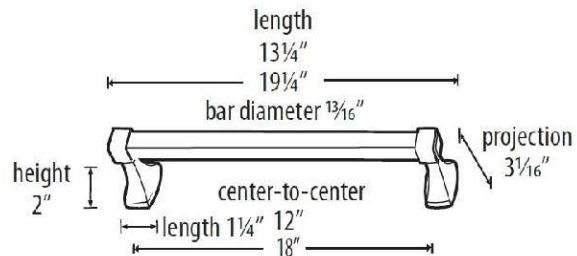

SPECIFICATIONS

**CUBE
TOWEL BAR**

FEATURES

- Contemporary styling
- Multiple finishes
- Concealed installation

WARRANTY

Limited lifetime

FINISHES

- Polished Brass (PB)
- Polished Brass/Non-lacquered (PB/NL)
- Polished Chrome (PC)
- Bronze (BRZ)
- Chocolate Bronze (CHBRZ)
- Polished Nickel (PN)
- Satin Nickel (SN)

MATERIAL

Brass

PRODUCT SHEET

Item#

- A6520-12**
- A6520-18**
- A6520-24**
- A6520-30**

NOTE: Dimensions and specifications are subject to change without notice.