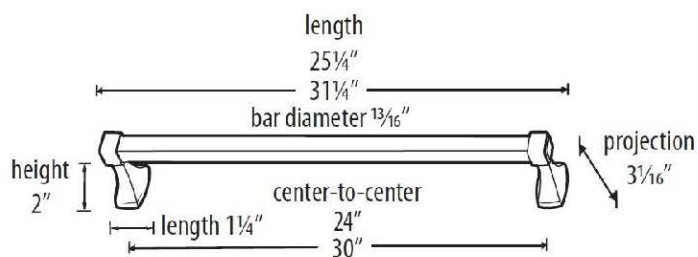

SPECIFICATIONS

**CUBE
TOWEL BAR**

FEATURES

- Contemporary styling
- Multiple finishes
- Concealed installation

WARRANTY

Limited lifetime

FINISHES

- Polished Brass (PB)
- Polished Brass/Non-lacquered (PB/NL)
- Polished Chrome (PC)
- Bronze (BRZ)
- Chocolate Bronze (CHBRZ)
- Polished Nickel (PN)
- Satin Nickel (SN)

MATERIAL

Brass

PRODUCT SHEET

Item#

- A6520-12**
- A6520-18**
- A6520-24**
- A6520-30**

NOTE: Dimensions and specifications are subject to change without notice.