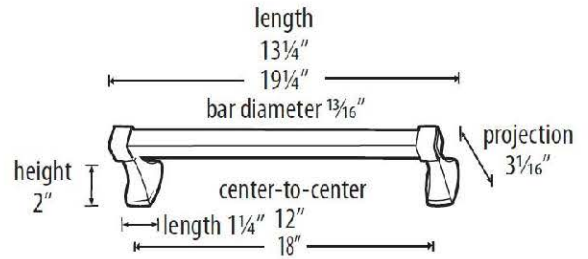

SPECIFICATIONS

**CUBE
TOWEL BAR**

FEATURES

- Contemporary styling
- Multiple finishes
- Concealed installation

WARRANTY

Limited lifetime

FINISHES

- Polished Brass (PB)
- Polished Brass/Non-lacquered (PB/NL)
- Polished Chrome (PC)
- Bronze (BRZ)
- Chocolate Bronze (CHBRZ)
- Polished Nickel (PN)
- Satin Nickel (SN)

MATERIAL

Brass

PRODUCT SHEET

Item#

- A6520-12**
- A6520-18**
- A6520-24**
- A6520-30**

NOTE: Dimensions and specifications are subject to change without notice.