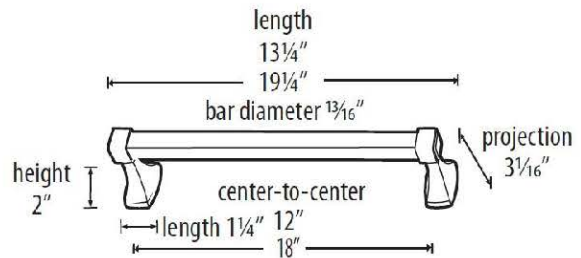

SPECIFICATIONS

**CUBE
TOWEL BAR**

FEATURES

- Contemporary styling
- Multiple finishes
- Concealed installation

WARRANTY

Limited lifetime

FINISHES

- Polished Brass (PB)
- Polished Brass/Non-lacquered (PB/NL)
- Polished Chrome (PC)
- Bronze (BRZ)
- Chocolate Bronze (CHBRZ)
- Polished Nickel (PN)
- Satin Nickel (SN)

MATERIAL

Brass

PRODUCT SHEET

Item#

- A6520-12**
- A6520-18**
- A6520-24**
- A6520-30**

NOTE: Dimensions and specifications are subject to change without notice.