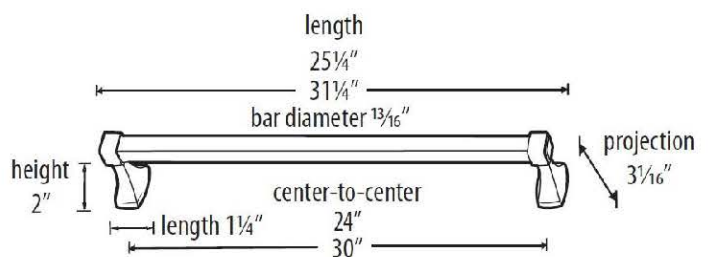

SPECIFICATIONS

**CUBE
TOWEL BAR**

FEATURES

- Contemporary styling
- Multiple finishes
- Concealed installation

WARRANTY

Limited lifetime

FINISHES

- Polished Brass (PB)
- Polished Brass/Non-lacquered (PB/NL)
- Polished Chrome (PC)
- Bronze (BRZ)
- Chocolate Bronze (CHBRZ)
- Polished Nickel (PN)
- Satin Nickel (SN)

MATERIAL

Brass

PRODUCT SHEET

Item#

- A6520-12**
- A6520-18**
- A6520-24**
- A6520-30**

NOTE: Dimensions and specifications are subject to change without notice.