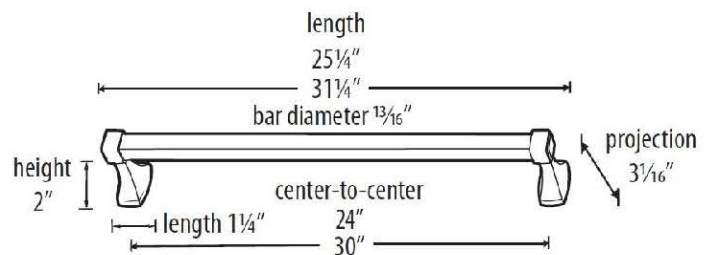

SPECIFICATIONS

**CUBE
TOWEL BAR**

FEATURES

- Contemporary styling
- Multiple finishes
- Concealed installation

WARRANTY

Limited lifetime

FINISHES

- Polished Brass (PB)
- Polished Brass/Non-lacquered (PB/NL)
- Polished Chrome (PC)
- Bronze (BRZ)
- Chocolate Bronze (CHBRZ)
- Polished Nickel (PN)
- Satin Nickel (SN)

MATERIAL

Brass

PRODUCT SHEET

Item#

- A6520-12**
- A6520-18**
- A6520-24**
- A6520-30**

NOTE: Dimensions and specifications are subject to change without notice.