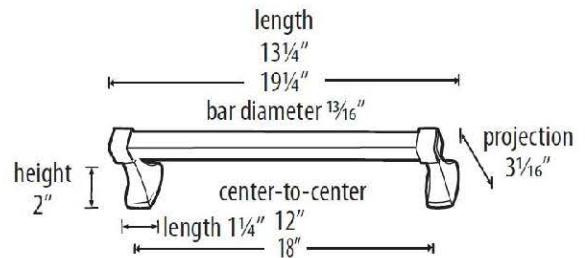

SPECIFICATIONS

**CUBE
TOWEL BAR**

FEATURES

- Contemporary styling
- Multiple finishes
- Concealed installation

WARRANTY

Limited lifetime

FINISHES

- Polished Brass (PB)
- Polished Brass/Non-lacquered (PB/NL)
- Polished Chrome (PC)
- Bronze (BRZ)
- Chocolate Bronze (CHBRZ)
- Polished Nickel (PN)
- Satin Nickel (SN)

MATERIAL

Brass

PRODUCT SHEET

Item#

- A6520-12**
- A6520-18**
- A6520-24**
- A6520-30**

NOTE: Dimensions and specifications are subject to change without notice.