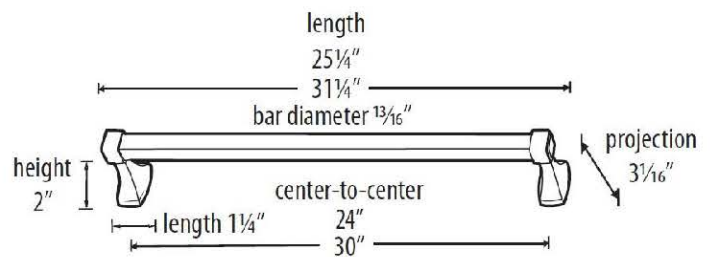

SPECIFICATIONS

**CUBE
TOWEL BAR**

FEATURES

- Contemporary styling
- Multiple finishes
- Concealed installation

WARRANTY

Limited lifetime

FINISHES

- Polished Brass (PB)
- Polished Brass/Non-lacquered (PB/NL)
- Polished Chrome (PC)
- Bronze (BRZ)
- Chocolate Bronze (CHBRZ)
- Polished Nickel (PN)
- Satin Nickel (SN)

MATERIAL

Brass

PRODUCT SHEET

Item#

- A6520-12**
- A6520-18**
- A6520-24**
- A6520-30**

NOTE: Dimensions and specifications are subject to change without notice.