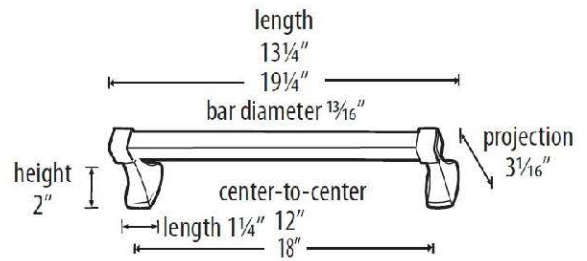

SPECIFICATIONS

**CUBE
TOWEL BAR**

FEATURES

- Contemporary styling
- Multiple finishes
- Concealed installation

WARRANTY

Limited lifetime

FINISHES

- Polished Brass (PB)
- Polished Brass/Non-lacquered (PB/NL)
- Polished Chrome (PC)
- Bronze (BRZ)
- Chocolate Bronze (CHBRZ)
- Polished Nickel (PN)
- Satin Nickel (SN)

MATERIAL

Brass

PRODUCT SHEET

Item#

- A6520-12**
- A6520-18**
- A6520-24**
- A6520-30**

NOTE: Dimensions and specifications are subject to change without notice.