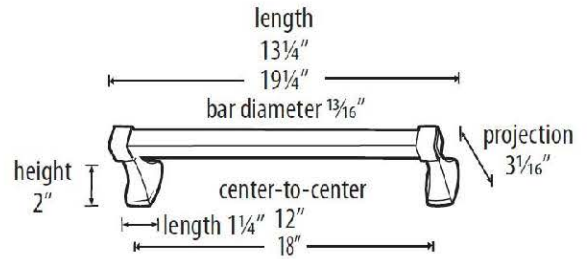

SPECIFICATIONS

**CUBE
TOWEL BAR**

FEATURES

- Contemporary styling
- Multiple finishes
- Concealed installation

WARRANTY

Limited lifetime

FINISHES

- Polished Brass (PB)
- Polished Brass/Non-lacquered (PB/NL)
- Polished Chrome (PC)
- Bronze (BRZ)
- Chocolate Bronze (CHBRZ)
- Polished Nickel (PN)
- Satin Nickel (SN)

MATERIAL

Brass

PRODUCT SHEET

Item#

- A6520-12**
- A6520-18**
- A6520-24**
- A6520-30**

NOTE: Dimensions and specifications are subject to change without notice.