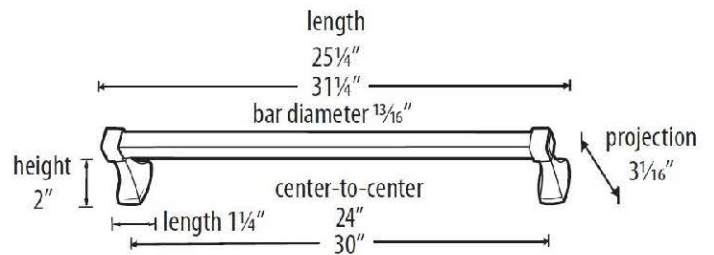

SPECIFICATIONS

**CUBE
TOWEL BAR**

FEATURES

- Contemporary styling
- Multiple finishes
- Concealed installation

WARRANTY

Limited lifetime

FINISHES

- Polished Brass (PB)
- Polished Brass/Non-lacquered (PB/NL)
- Polished Chrome (PC)
- Bronze (BRZ)
- Chocolate Bronze (CHBRZ)
- Polished Nickel (PN)
- Satin Nickel (SN)

MATERIAL

Brass

PRODUCT SHEET

Item#

- A6520-12**
- A6520-18**
- A6520-24**
- A6520-30**

NOTE: Dimensions and specifications are subject to change without notice.