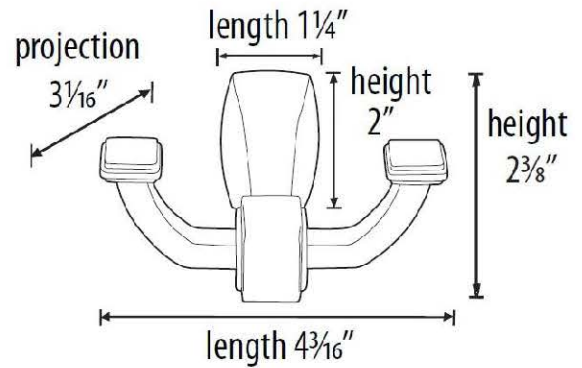

SPECIFICATIONS

CUBE

DOUBLE ROBE HOOK

FEATURES

Contemporary styling
Multiple finishes
Concealed installation

WARRANTY

Limited lifetime

FINISHES