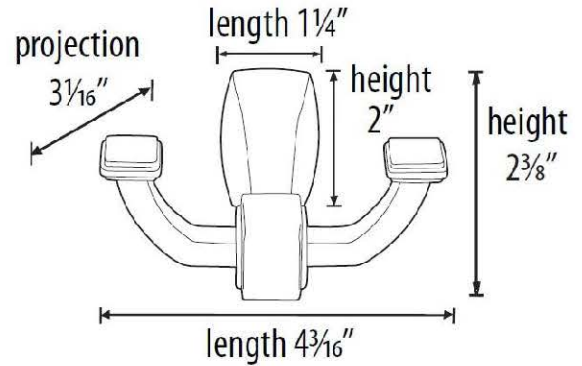

SPECIFICATIONS

CUBE

DOUBLE ROBE HOOK

FEATURES

Contemporary styling
Multiple finishes
Concealed installation

WARRANTY

Limited lifetime

FINISHES