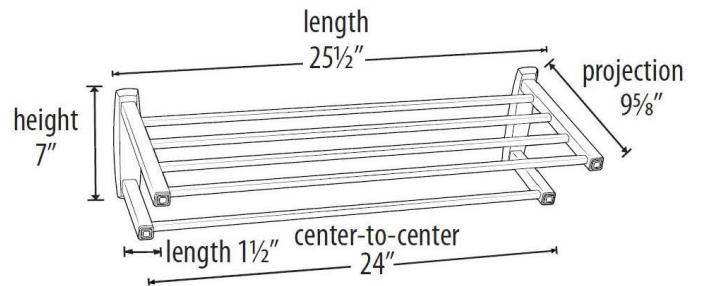

PRODUCT SHEET

SPECIFICATIONS

CUBE
TOWEL RACK

FEATURES

Contemporary styling
Multiple finishes
Concealed installation

WARRANTY

Limited lifetime

FINISHES

Polished Brass (PB)
Polished Brass/Non-lacquered (PB/NL)
Polished Chrome (PC)
Bronze (BRZ)
Chocolate Bronze (CHBRZ)
Polished Nickel (PN)
Satin Nickel (SN)

MATERIAL

Brass

Item#

A6526-24

NOTE: Dimensions and specifications are subject to change without notice.