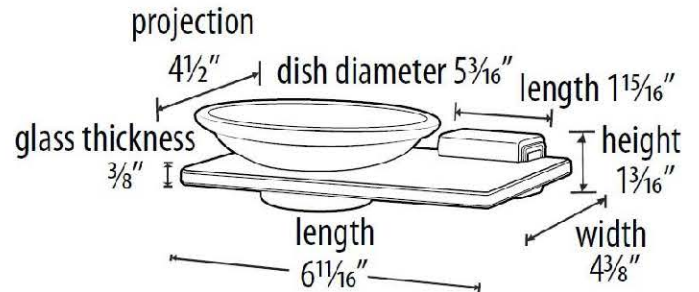

SPECIFICATIONS

CUBE

SOAP HOLDER WITH DISH

FEATURES

- Contemporary styling
- Multiple finishes
- Concealed installation

WARRANTY

Limited lifetime

FINISHES