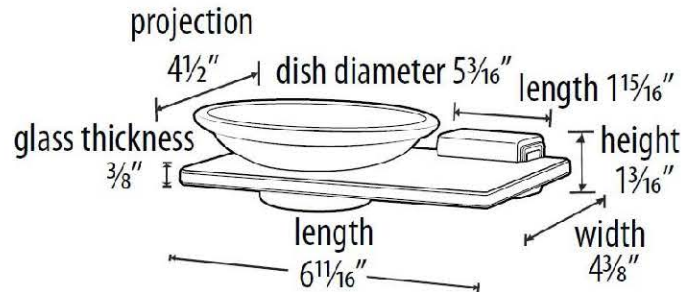

SPECIFICATIONS

CUBE
SOAP HOLDER WITH DISH

FEATURES

Contemporary styling
Multiple finishes
Concealed installation

WARRANTY

Limited lifetime

FINISHES

Polished Brass (PB)
Polished Brass/Non-lacquered (PB/NL)
Polished Chrome (PC)
Bronze (BRZ)
Chocolate Bronze (CHBRZ)
Polished Nickel (PN)
Satin Nickel (SN)

MATERIAL

Brass

Item#

A6530

NOTE: Dimensions and specifications are subject to change without notice.