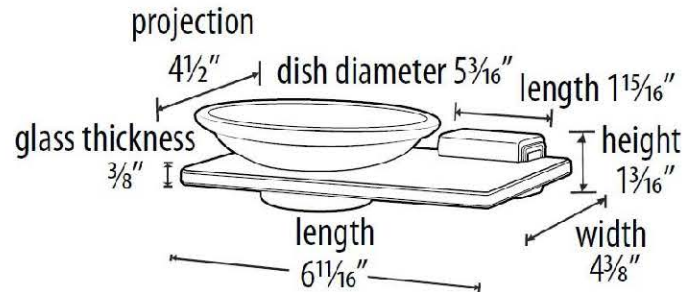

SPECIFICATIONS

CUBE
SOAP HOLDER WITH DISH

FEATURES

Contemporary styling
Multiple finishes
Concealed installation

WARRANTY

Limited lifetime

FINISHES

Polished Brass (PB)
Polished Brass/Non-lacquered (PB/NL)
Polished Chrome (PC)
Bronze (BRZ)
Chocolate Bronze (CHBRZ)
Polished Nickel (PN)
Satin Nickel (SN)

MATERIAL

Brass

Item#

A6530

NOTE: Dimensions and specifications are subject to change without notice.