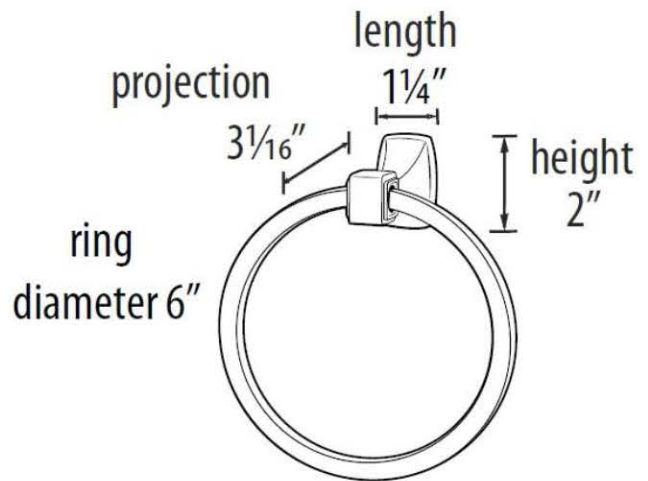

SPECIFICATIONS

**CUBE**  
TOWEL RING

**FEATURES**

Contemporary styling  
Multiple finishes  
Concealed installation

**WARRANTY**

Limited lifetime

**FINISHES**

Polished Brass (PB)  
Polished Brass/Non-lacquered (PB/NL)  
Polished Chrome (PC)  
Bronze (BRZ)  
Chocolate Bronze (CHBRZ)  
Polished Nickel (PN)  
Satin Nickel (SN)

**MATERIAL**

Brass

Item#

**A6540**

NOTE: Dimensions and specifications are subject to change without notice.