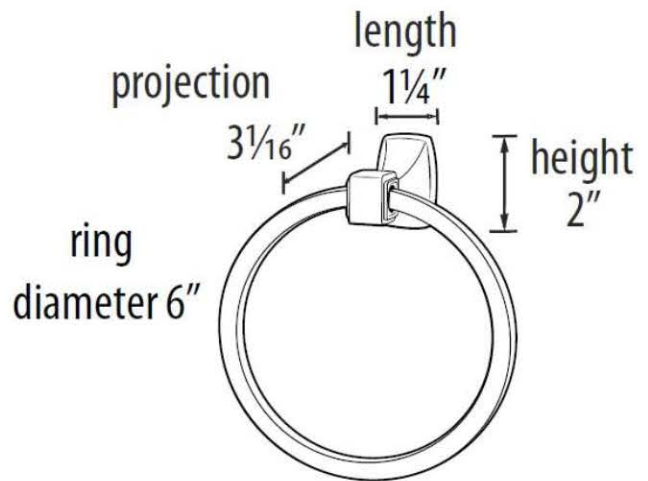

SPECIFICATIONS

CUBE
TOWEL RING

FEATURES

Contemporary styling
Multiple finishes
Concealed installation

WARRANTY

Limited lifetime

FINISHES

Polished Brass (PB)
Polished Brass/Non-lacquered (PB/NL)
Polished Chrome (PC)
Bronze (BRZ)
Chocolate Bronze (CHBRZ)
Polished Nickel (PN)
Satin Nickel (SN)

MATERIAL

Brass

Item#

A6540

NOTE: Dimensions and specifications are subject to change without notice.