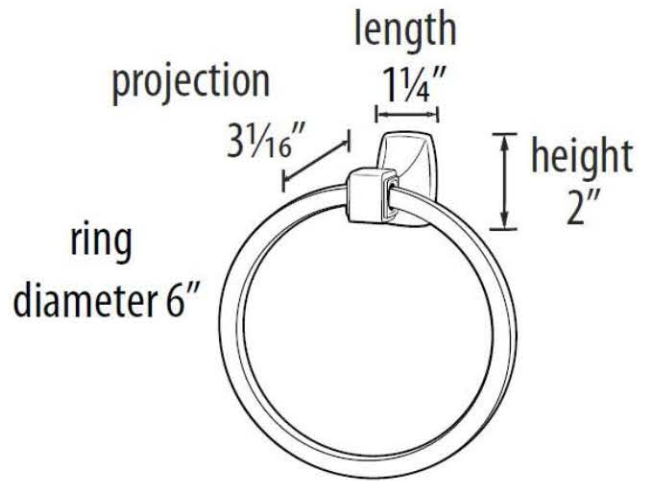

**SPECIFICATIONS**

**CUBE**  
TOWEL RING

**FEATURES**

- Contemporary styling
- Multiple finishes
- Concealed installation

**WARRANTY**

Limited lifetime

**FINISHES**

- Polished Brass (PB)
- Polished Brass/Non-lacquered (PB/NL)
- Polished Chrome (PC)
- Bronze (BRZ)
- Chocolate Bronze (CHBRZ)
- Polished Nickel (PN)
- Satin Nickel (SN)

**MATERIAL**

Brass

Item#

**A6540**

NOTE: Dimensions and specifications are subject to change without notice.