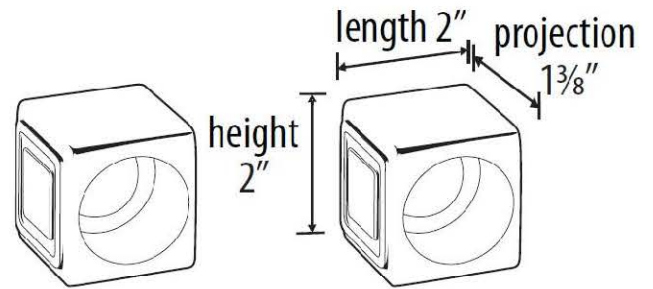

SPECIFICATIONS

CUBE
SHOWER ROD BRACKETS

FEATURES

- Contemporary styling
- Multiple finishes
- Concealed installation

WARRANTY

Limited lifetime

FINISHES

- Polished Brass (PB)
- Polished Brass/Non-lacquered (PB/NL)
- Polished Chrome (PC)
- Bronze (BRZ)
- Chocolate Bronze (CHBRZ)
- Polished Nickel (PN)
- Satin Nickel (SN)