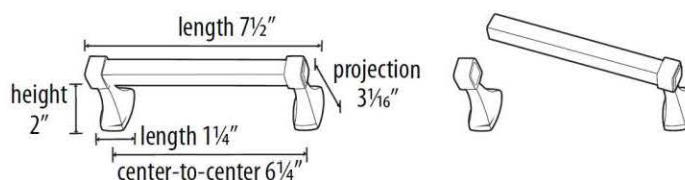

SPECIFICATIONS

CUBE
SWING TISSUE HOLDER

FEATURES

- Contemporary styling
- Multiple finishes
- Concealed installation

WARRANTY

Limited lifetime

FINISHES

- Polished Brass (PB)
- Polished Brass/Non-lacquered (PB/NL)
- Polished Chrome (PC)
- Bronze (BRZ)
- Chocolate Bronze (CHBRZ)
- Polished Nickel (PN)
- Satin Nickel (SN)

MATERIAL

Brass

Item#

A6562

NOTE: Dimensions and specifications are subject to change without notice.