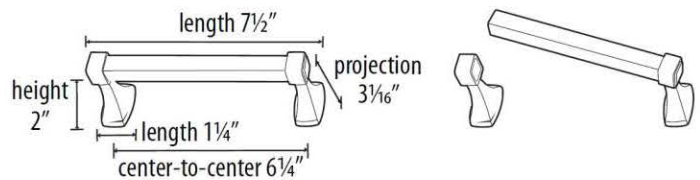

SPECIFICATIONS

CUBE
SWING TISSUE HOLDER

FEATURES

- Contemporary styling
- Multiple finishes
- Concealed installation

WARRANTY

Limited lifetime

FINISHES

- Polished Brass (PB)
- Polished Brass/Non-lacquered (PB/NL)
- Polished Chrome (PC)
- Bronze (BRZ)
- Chocolate Bronze (CHBRZ)
- Polished Nickel (PN)
- Satin Nickel (SN)

MATERIAL

Brass

Item#

A6562

NOTE: Dimensions and specifications are subject to change without notice.