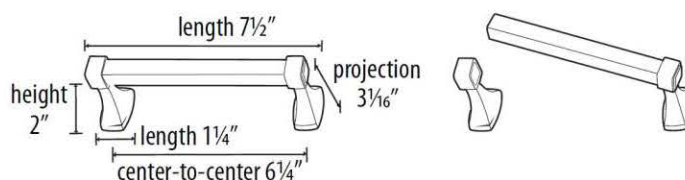

**SPECIFICATIONS**

**CUBE**  
SWING TISSUE HOLDER

**FEATURES**

- Contemporary styling
- Multiple finishes
- Concealed installation

**WARRANTY**

Limited lifetime

**FINISHES**

- Polished Brass (PB)
- Polished Brass/Non-lacquered (PB/NL)
- Polished Chrome (PC)
- Bronze (BRZ)
- Chocolate Bronze (CHBRZ)
- Polished Nickel (PN)
- Satin Nickel (SN)

**MATERIAL**

Brass

**Item#**

**A6562**

NOTE: Dimensions and specifications are subject to change without notice.