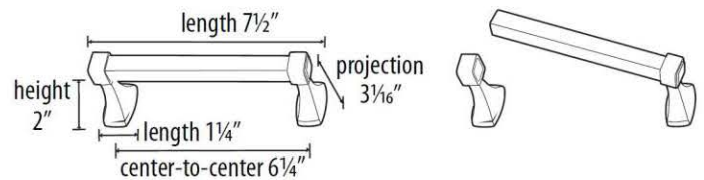

**SPECIFICATIONS**

**CUBE**  
SWING TISSUE HOLDER

**FEATURES**

- Contemporary styling
- Multiple finishes
- Concealed installation

**WARRANTY**

Limited lifetime

**FINISHES**

- Polished Brass (PB)
- Polished Brass/Non-lacquered (PB/NL)
- Polished Chrome (PC)
- Bronze (BRZ)
- Chocolate Bronze (CHBRZ)
- Polished Nickel (PN)
- Satin Nickel (SN)

**MATERIAL**

Brass

**Item#**

**A6562**

NOTE: Dimensions and specifications are subject to change without notice.