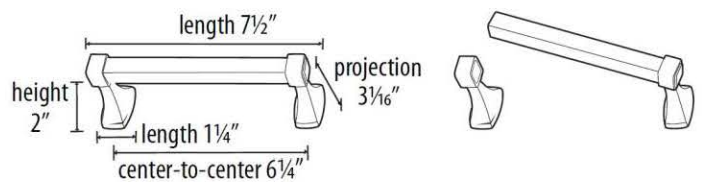

SPECIFICATIONS

CUBE
SWING TISSUE HOLDER

FEATURES

- Contemporary styling
- Multiple finishes
- Concealed installation

WARRANTY

Limited lifetime

FINISHES

- Polished Brass (PB)
- Polished Brass/Non-lacquered (PB/NL)
- Polished Chrome (PC)
- Bronze (BRZ)
- Chocolate Bronze (CHBRZ)
- Polished Nickel (PN)
- Satin Nickel (SN)

MATERIAL

Brass

Item#

A6562

NOTE: Dimensions and specifications are subject to change without notice.