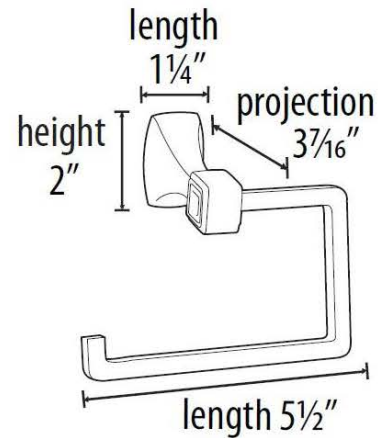

PRODUCT SHEET

SPECIFICATIONS

CUBE

SINGLE POST TISSUE HOLDER

FEATURES

- Contemporary styling
- Multiple finishes
- Concealed installation

WARRANTY

Limited lifetime

FINISHES

- Polished Brass (PB)
- Polished Brass/Non-lacquered (PB/NL)
- Polished Chrome (PC)
- Bronze (BRZ)
- Chocolate Bronze (CHBRZ)
- Polished Nickel (PN)
- Satin Nickel (SN)

MATERIAL

Brass

Item#

A6566

NOTE: Dimensions and specifications are subject to change without notice.