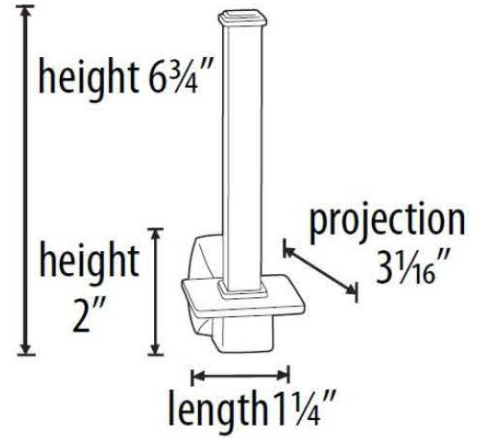

**SPECIFICATIONS**

**CUBE**

RESERVE TISSUE HOLDER

**FEATURES**

- Contemporary styling
- Multiple finishes
- Concealed installation

**WARRANTY**

Limited lifetime

**FINISHES**