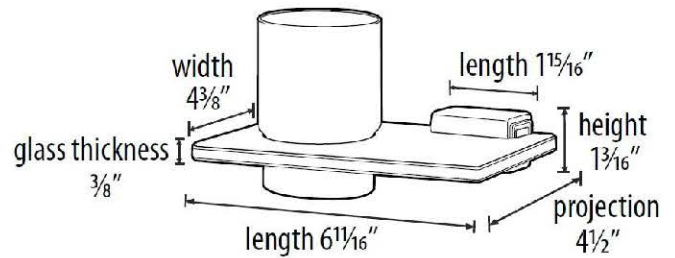

SPECIFICATIONS

CUBE

TUMBLER HOLDER WITH TUMBLER

FEATURES

Contemporary styling
Multiple finishes
Concealed installation

WARRANTY

Limited lifetime

FINISHES