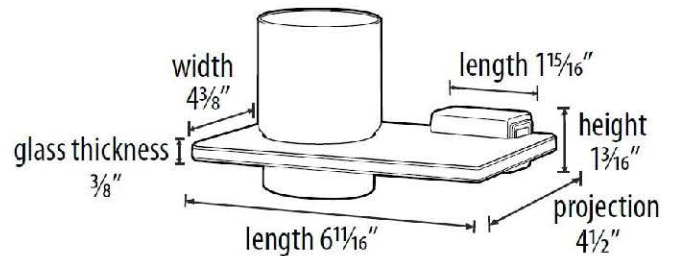

SPECIFICATIONS

CUBE

TUMBLER HOLDER WITH TUMBLER

FEATURES

Contemporary styling
Multiple finishes
Concealed installation

WARRANTY

Limited lifetime

FINISHES