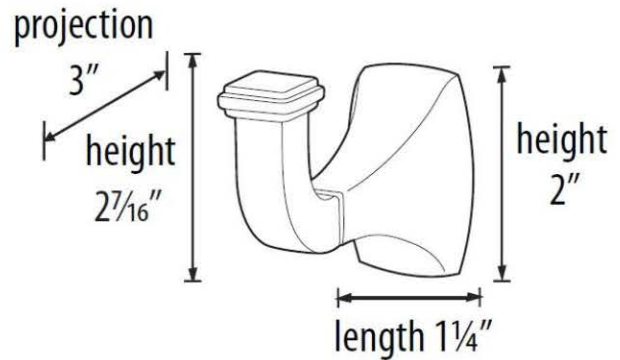

SPECIFICATIONS

CUBE

ROBE HOOK

FEATURES

Contemporary styling
Multiple finishes
Concealed installation

WARRANTY

Limited lifetime

FINISHES