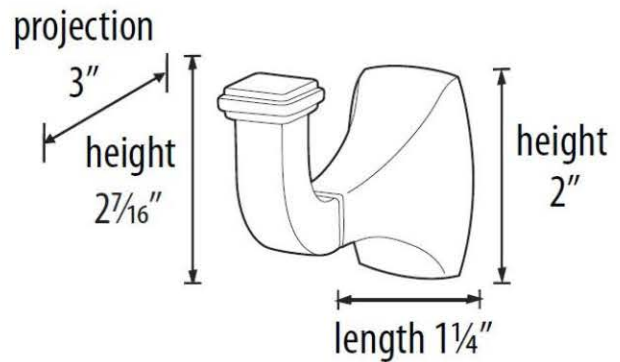

SPECIFICATIONS

CUBE

ROBE HOOK

FEATURES

Contemporary styling
Multiple finishes
Concealed installation

WARRANTY

Limited lifetime

FINISHES