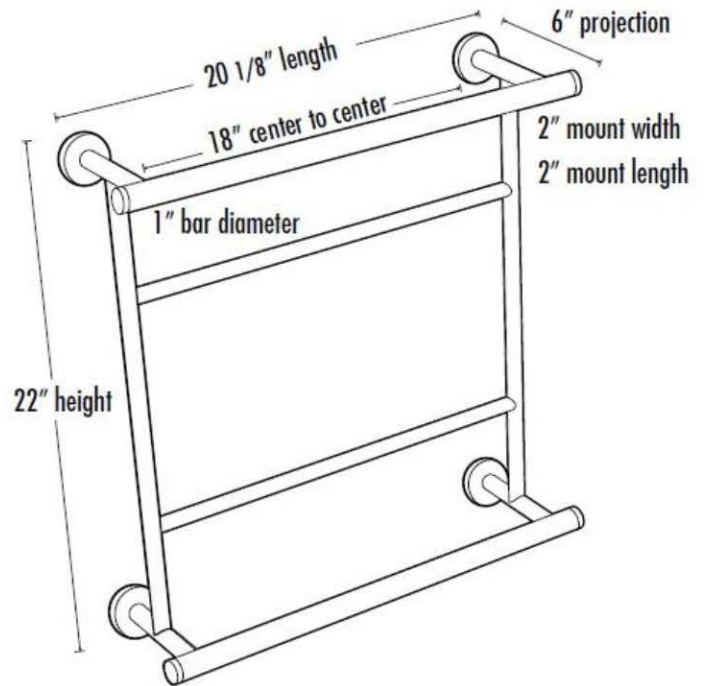

**SPECIFICATIONS**

**CONTEMPORARY I  
HOSPITALITY TOWEL RACK**

**FEATURES**

Modern styling  
Multiple finishes  
Concealed installation

**WARRANTY**

Limited lifetime

**FINISHES**

Polished Brass/Non-lacquered (PB/NL)  
Polished Chrome (PC)  
Bronze (BRZ)  
Polished Nickel (PN)  
Satin Nickel (SN)

**MATERIAL**

Brass

**Item#**

**A8328-18**

NOTE: Dimensions and specifications are subject to change without notice.