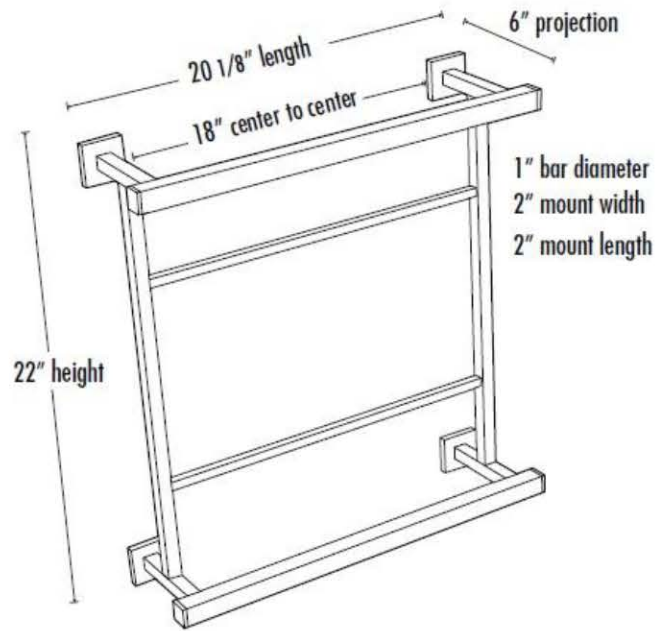

SPECIFICATIONS

**CONTEMPORARY II
HOSPITALITY TOWEL RACK**

FEATURES

- Modern styling
- Multiple finishes
- Concealed installation

WARRANTY

Limited lifetime

FINISHES

- Polished Brass/Non-lacquered (PB/NL)
- Polished Chrome (PC)
- Bronze (BRZ)
- Polished Nickel (PN)
- Satin Nickel (SN)

MATERIAL

Brass

PRODUCT SHEET

Item#

A8428-18

NOTE: Dimensions and specifications are subject to change without notice.