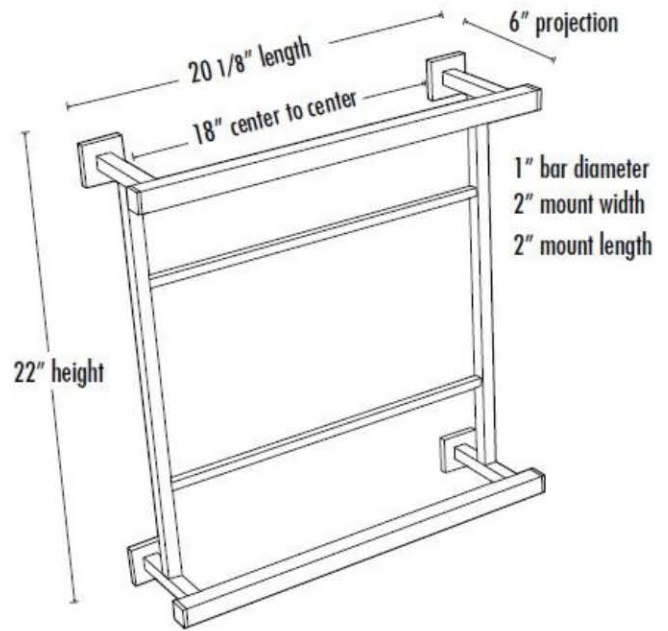

SPECIFICATIONS

**CONTEMPORARY II
HOSPITALITY TOWEL RACK**

FEATURES

Modern styling
Multiple finishes
Concealed installation

WARRANTY

Limited lifetime

FINISHES

Polished Brass/Non-lacquered (PB/NL)
Polished Chrome (PC)
Bronze (BRZ)
Polished Nickel (PN)
Satin Nickel (SN)

MATERIAL

Brass

Item#

A8428-18

NOTE: Dimensions and specifications are subject to change without notice.