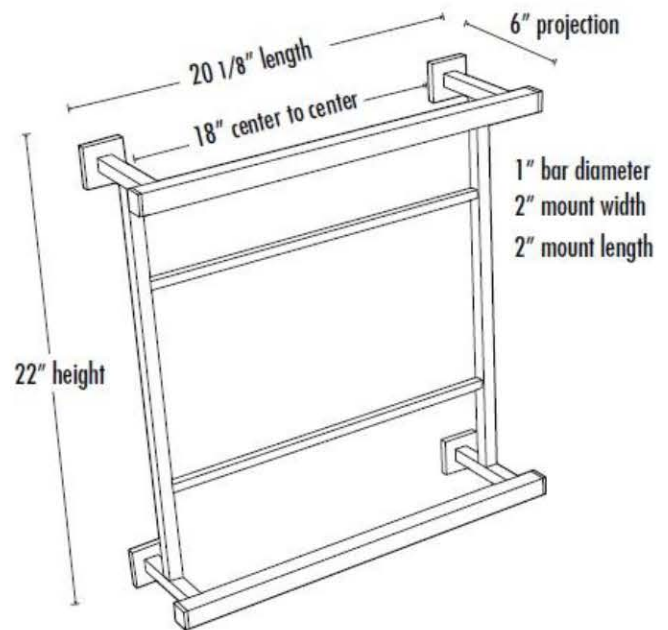

SPECIFICATIONS

**CONTEMPORARY II
HOSPITALITY TOWEL RACK**

FEATURES

Modern styling
Multiple finishes
Concealed installation

WARRANTY

Limited lifetime

FINISHES

Polished Brass/Non-lacquered (PB/NL)
Polished Chrome (PC)
Bronze (BRZ)
Polished Nickel (PN)
Satin Nickel (SN)

MATERIAL

Brass

Item#

A8428-18

NOTE: Dimensions and specifications are subject to change without notice.