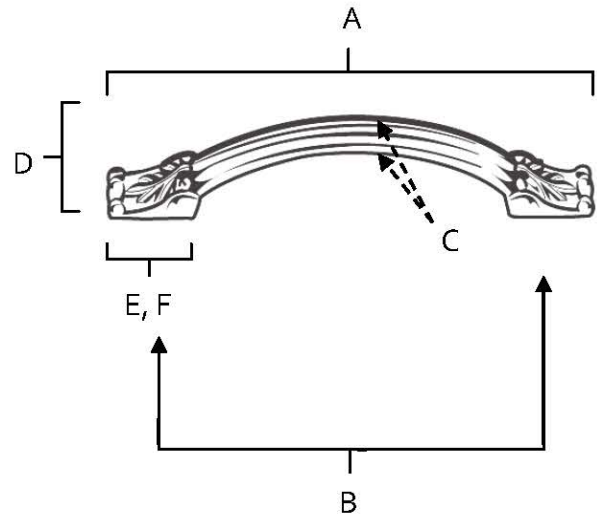

**SPECIFICATIONS**

**FIORE**  
APPLIANCE PULLS

**FEATURES**

- Traditional styling
- Multiple finishes
- Concealed installation

**WARRANTY**

Limited lifetime

**FINISHES**

- Antique English Matte (AEM)
- Barcelona (BARC)
- Bronze (BRZ)
- Chocolate Bronze (CHBRZ)
- Polished Antique (PA)
- Satin Nickel (SN)

**MATERIAL**

Brass

Item#	A	B	C	D	E (L)	F (W)
<b>D1476-8</b>	10"	8"	5/8"	1 5/8"	1 1/4"	3/4"
<b>D1476-10</b>	12 3/8"	10"	3/4"	2 1/4"	1 9/16"	1"
<b>D1476-18</b>	20 7/8"	18"	1"	2 7/8"	1 13/16"	1 1/4"

**KEY:**

- A - Overall Length
- B - Center to Center
- C - Handle Width
- D - Projection
- E - Mount Length
- F - Mount Width

NOTE: Dimensions and specifications are subject to change without notice.