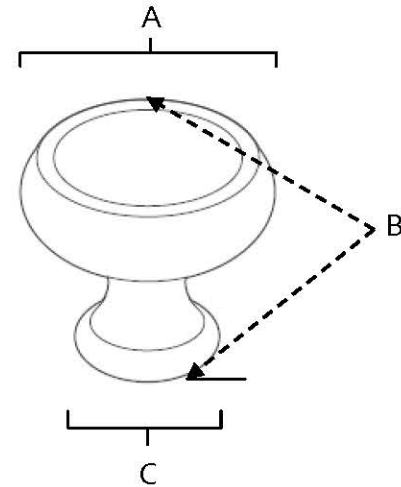

PRODUCT SHEET

SPECIFICATIONS

**CHARLIE'S COLLECTION
KNOBS**

FEATURES

- Transitional styling
- Multiple finishes
- Concealed installation

WARRANTY

Limited lifetime

FINISHES

MATERIAL

Brass

Item#	A	B	C
A626-14	1 1/4"	1 1/8"	3/4"
A626-38	1 1/2"	1 1/4"	13/16"

KEY:

- A - Length and Width
- B - Projection
- C - Mount Length and Width

NOTE: Dimensions and specifications are subject to change without notice.